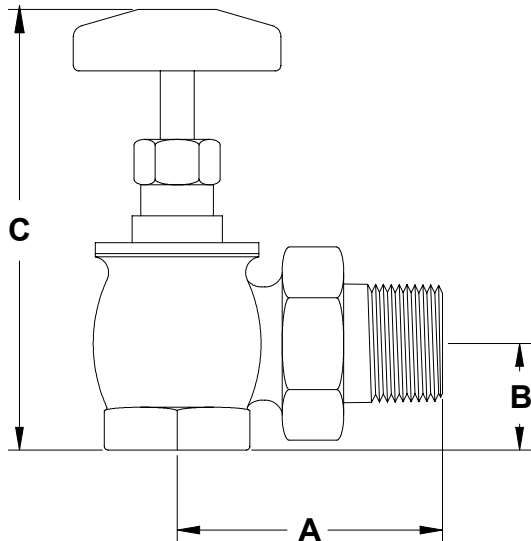

Manual Radiator Valves

Series RV

- Heavy duty bronze construction
- Available in 1/2" thru 2" sizes
- For low pressure steam or circulated hot water
- Rated for 15 PSI WSP
- 60 PSI non-shock hot water
- Adjustable packing
- Rising stem
- Heat resistant hand wheel

Ideal for use with Macon OPSK (one-pipe steam non-electric thermostatic valve)

Dimensions

Model #	Size	A	B	C*	Weight in lbs.
TA-RV-50	1/2"	2.12	1.00	3.82	0.85
TA-RV-75	3/4"	2.54	1.04	4.25	1.15
TA-RV-100	1"	2.75	1.30	4.82	1.64
TA-RV-125	1-1/4"	3.25	1.38	5.35	2.25
TA-RV-150	1-1/2"	3.68	1.72	5.95	3.00
TA-RV-200	2"	4.60	2.2	6.88	4.88

*Overall height in full open position